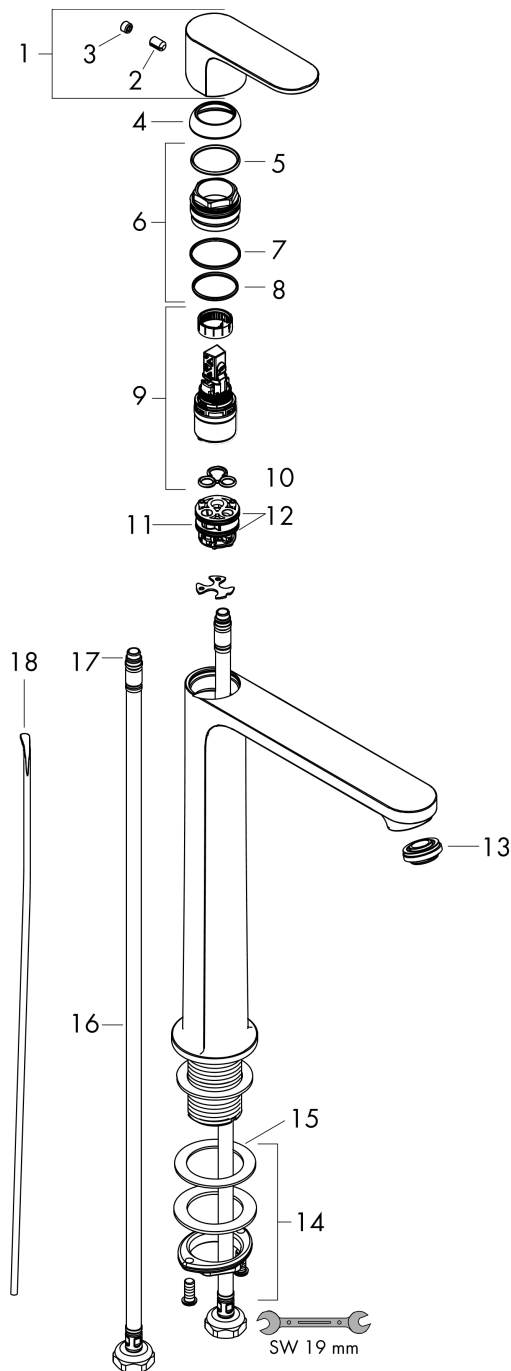

Rebris S

Single lever basin mixer 240 CoolStart for wash bowls with pop-up waste set

Surface: **Matt Black** Article Number: **72580670**

Description

product features

- consists of: single lever basin mixer, waste set
- ComfortZone 240
- projection: 169 mm
- spout height: 242 mm
- spray type: normal spray
- maximum flow rate at 3 bar: 5 l/min
- ceramic cartridge
- temperature limitation adjustable
- suitable for continuous flow water heaters
- pop-up waste set G 1¼
- material waste set: synthetic
- connection type: G ¾ connections
- connection dimension: DN15
- cold water in middle position

Rebris S

Single lever basin mixer 240 CoolStart for wash bowls with pop-up waste set

Surface: **Matt Black** Article Number: **72580670**

Exploded Drawing

Year of production: >06/22

Rebris S

Single lever basin mixer 240 CoolStart for wash bowls with pop-up waste set

Surface: **Matt Black** Article Number: **72580670**

Spare part list

Year of production: >06/22

Pos.	Description	Article Number	Price	PU
1	handle	94642670	€ 68,78	1
2	hollow set screw M6x10 DIN 916	96029000	€ 3,33	1
3	screw cover	95704610	€ 5,00	1
4	flange	98863670	€ 68,78	1
5	nut	98864000	€ 36,89	1
6	O-ring 24x2	98388000	€ 3,33	1
7	O-ring 27x1,5	92527000	€ 11,66	1
8	O-ring 25x1,5	98146000	€ 3,33	1
9	cartridge, assy	95973001	€ 72,47	1
10	seal	98865000	€ 28,92	1
11	adapter for cartridge	98866000	€ 28,92	1
12	O-ring 23x2	98398000	€ 3,33	1
13	aerator M24x1 (5 l/min)	94364000	€ 8,69	1
14	fixing set (Ø 32)	13961000	€ 22,97	1
15	lever collar	97548000	€ 3,33	1
16	connection hose 600 mm M8x0,75 G3/8	96556000	€ 22,97	1
17	O-ring 6,6x1,6	93019000	€ 3,33	1
18	pull rod	96657670	€ 17,49	1
a	pop up waste	94139670	€ 154,82	1
b	fixation extension 35 mm	13898000	€ 72,47	1
c	lever arm 340mm (ball-Ø12mm)	96324000	€ 22,97	1