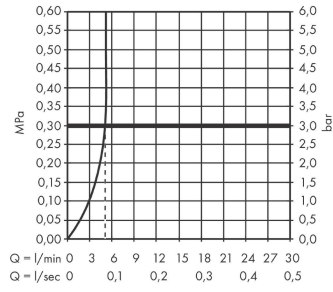

Rebris S

Single lever basin mixer 240 CoolStart for wash bowls with pop-up waste set

Surface: **Matt Black** Article Number: **72580670**

Description

product features

- consists of: single lever basin mixer, waste set
- ComfortZone 240
- projection: 169 mm
- spout height: 242 mm
- spray type: normal spray
- maximum flow rate at 3 bar: 5 l/min
- ceramic cartridge
- temperature limitation adjustable
- suitable for continuous flow water heaters
- pop-up waste set G 1¼
- material waste set: synthetic
- connection type: G ¾ connections
- connection dimension: DN15
- cold water in middle position

Technology

Design awards

Product image

Scale drawing

Rebris S

Single lever basin mixer 240 CoolStart for wash bowls with pop-up waste set

Surface: **Matt Black** Article Number: **72580670**

Flowchart